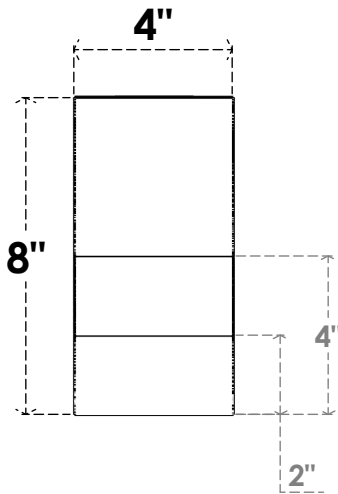

ITEM NUMBER: RFTURO040X08000X28000X008GRN00RCPR

4"W X 8"H X 28"L TIMBERTHANE ROUGH CEDAR GREENSBORO FAUX WOOD OPEN RAFTER TAIL, 8'L END, PRIMED TAN

GENERATED DATE : 03/02/2023

EKENA MILLWORK
 2300 WEST MAIN ST.
 CLARKSVILLE, TX 75426
 TOLL FREE: 866-607-0453
 WWW.EKENAMILLWORK.COM

NOTES

1. INSTALLATION TO BE COMPLETED IN ACCORDANCE WITH MANUFACTURER'S SPECIFICATIONS.
2. DRAWING MAY NOT BE TO SCALE
3. THIS DRAWING IS INTENDED FOR DESIGN AND PLANNING PURPOSES ONLY.
4. ALL INFORMATION CONTAINED HEREIN WAS CURRENT AT THE TIME OF DEVELOPMENT BUT MUST BE REVIEWED AND APPROVED BY THE PRODUCT MANUFACTURER TO BE CONSIDERED ACCURATE.
5. TIMBERTHANE ARCHITECTURAL PRODUCTS ARE MADE FROM HIGH DENSITY URETHANE AND COME FACTORY PRIMED