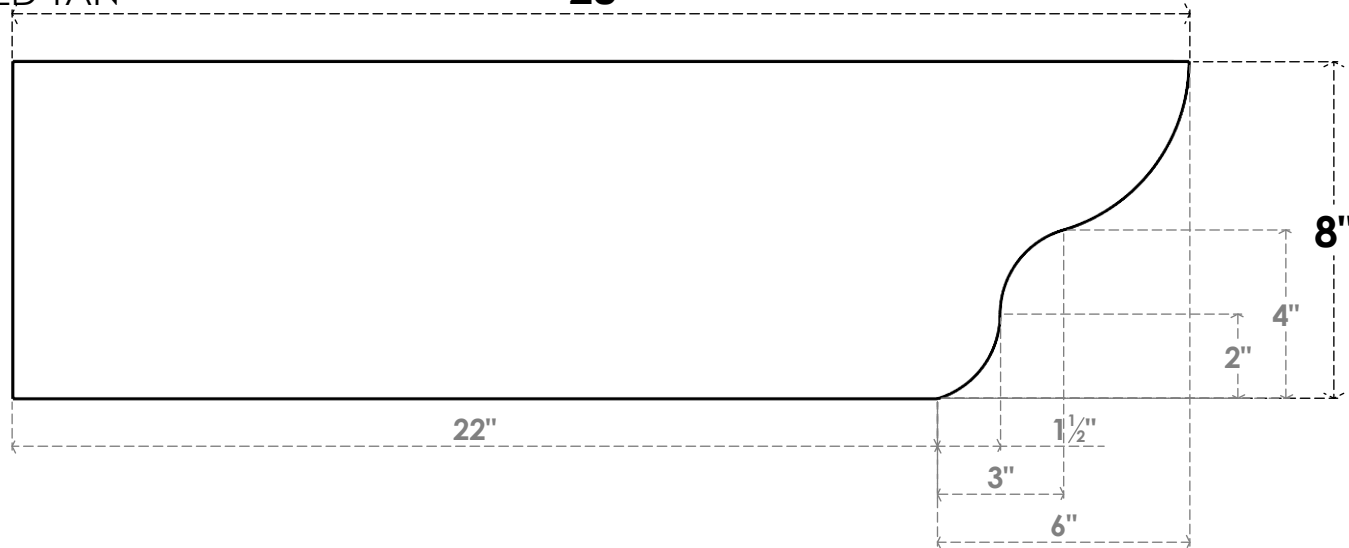

ITEM NUMBER: RFTURO040X08000X28000X008GRN00RCPR

4"W X 8"H X 28"L TIMBERTHANE ROUGH CEDAR GREENSBORO FAUX WOOD OPEN RAFTER TAIL, 8'L END, PRIMED TAN

GENERATED DATE : 03/02/2023

EKENA MILLWORK
 2300 WEST MAIN ST.
 CLARKSVILLE, TX 75426
 TOLL FREE: 866-607-0453
 WWW.EKENAMILLWORK.COM

NOTES

1. INSTALLATION TO BE COMPLETED IN ACCORDANCE WITH MANUFACTURER'S SPECIFICATIONS.
2. DRAWING MAY NOT BE TO SCALE
3. THIS DRAWING IS INTENDED FOR DESIGN AND PLANNING PURPOSES ONLY.
4. ALL INFORMATION CONTAINED HEREIN WAS CURRENT AT THE TIME OF DEVELOPMENT BUT MUST BE REVIEWED AND APPROVED BY THE PRODUCT MANUFACTURER TO BE CONSIDERED ACCURATE.
5. TIMBERTHANE ARCHITECTURAL PRODUCTS ARE MADE FROM HIGH DENSITY URETHANE AND COME FACTORY PRIMED