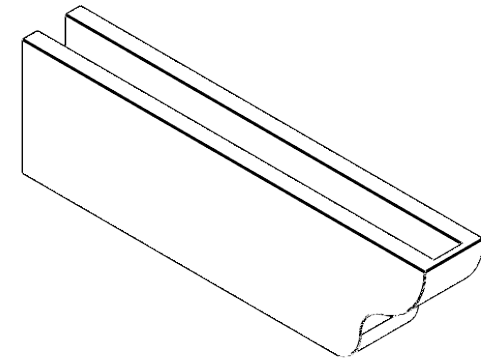

ITEM NUMBER: RFTURO040X08000X28000X008GRN00RCPR

4"W X 8"H X 28"L TIMBERTHANE ROUGH CEDAR GREENSBORO FAUX WOOD OPEN RAFTER TAIL, 8'L END, PRIMED TAN

GENERATED DATE : 03/02/2023

EKENA MILLWORK
 2300 WEST MAIN ST.
 CLARKSVILLE, TX 75426
 TOLL FREE: 866-607-0453
 WWW.EKENAMILLWORK.COM

NOTES

1. INSTALLATION TO BE COMPLETED IN ACCORDANCE WITH MANUFACTURER'S SPECIFICATIONS.
2. DRAWING MAY NOT BE TO SCALE
3. THIS DRAWING IS INTENDED FOR DESIGN AND PLANNING PURPOSES ONLY.
4. ALL INFORMATION CONTAINED HEREIN WAS CURRENT AT THE TIME OF DEVELOPMENT BUT MUST BE REVIEWED AND APPROVED BY THE PRODUCT MANUFACTURER TO BE CONSIDERED ACCURATE.
5. TIMBERTHANE ARCHITECTURAL PRODUCTS ARE MADE FROM HIGH DENSITY URETHANE AND COME FACTORY PRIMED